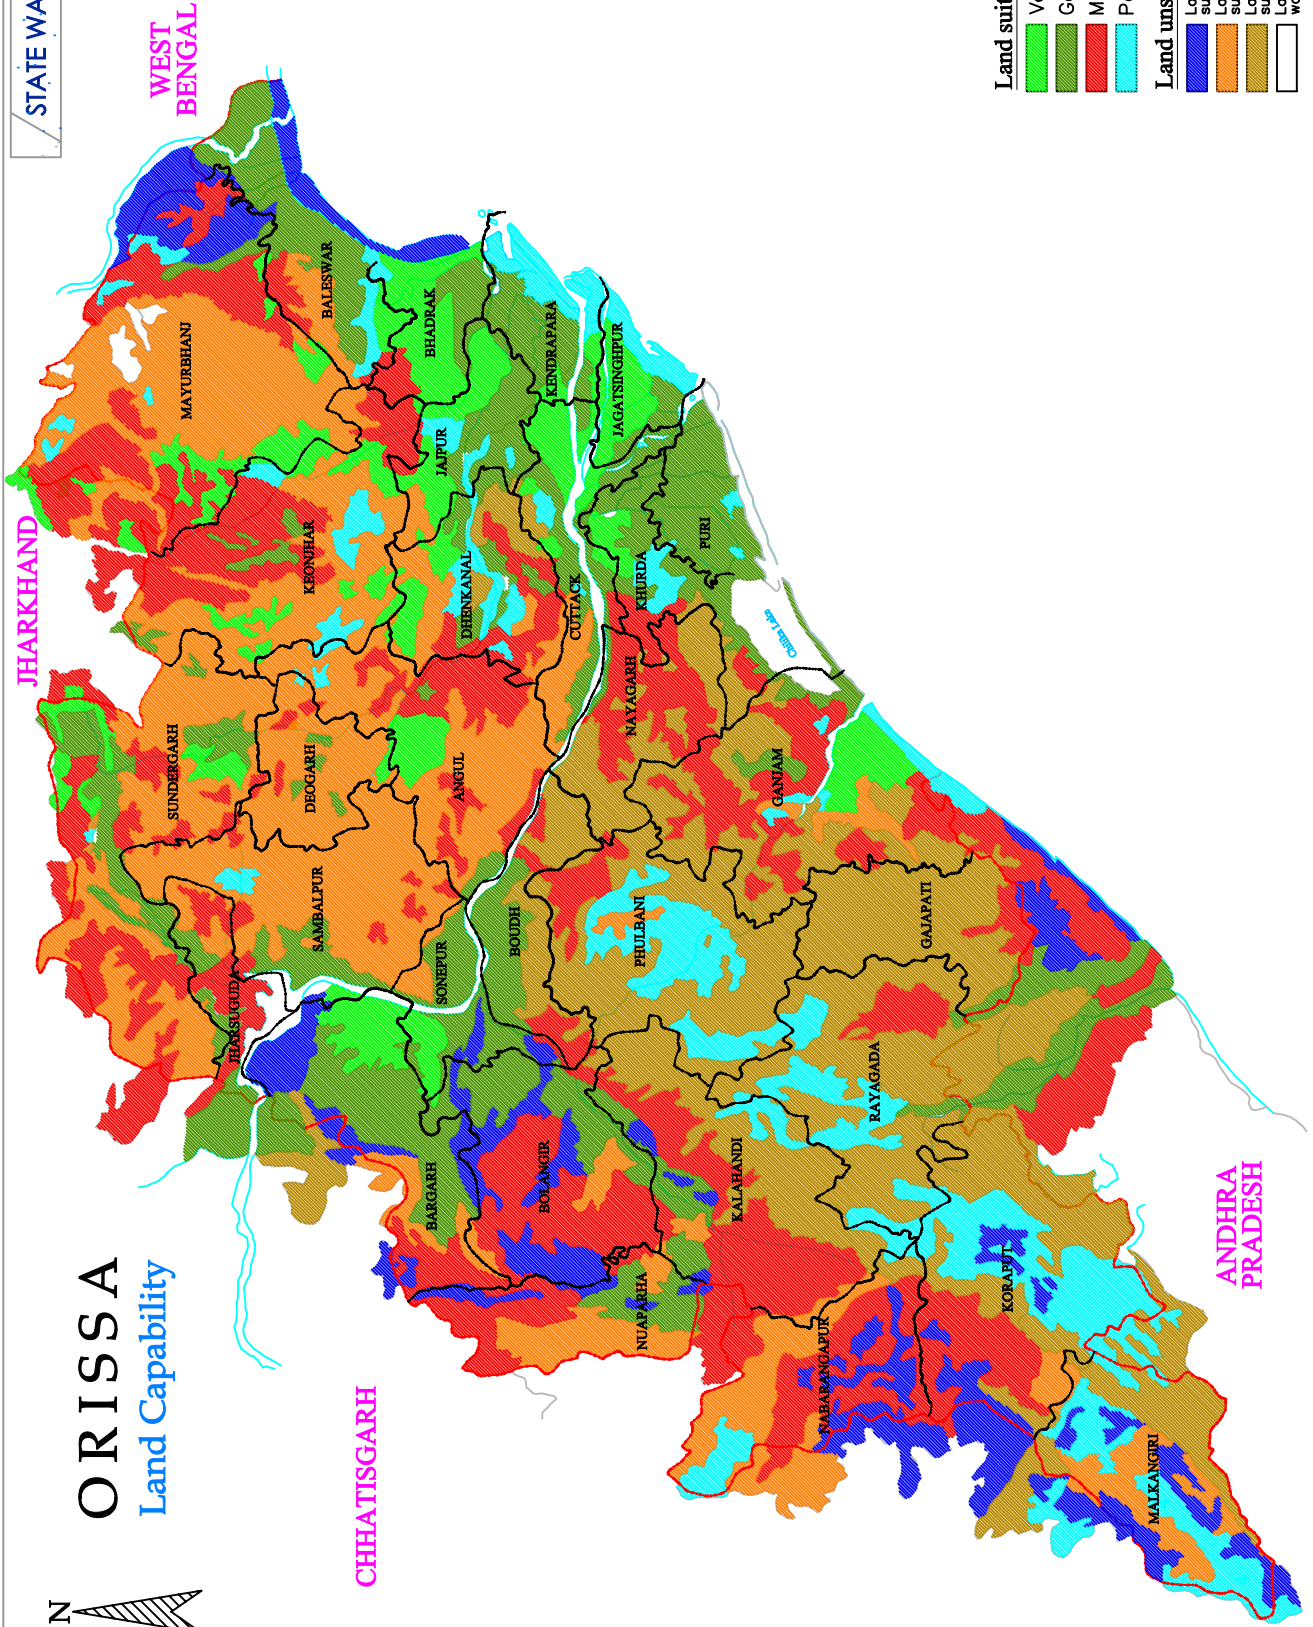

# ORISSA

## Land Capability

### Land suitable for cultivation

- Very good land
- Good land
- Moderately good land
- Poor land

### Land unsuitable for cultivation

- Land with some limitations suitable for forestry & grazing
- Land with severe limitations suitable for forestry & grazing
- Land with very severe limitations suitable for forestry, grazing or suitable for wildlife
- Watershed management etc.