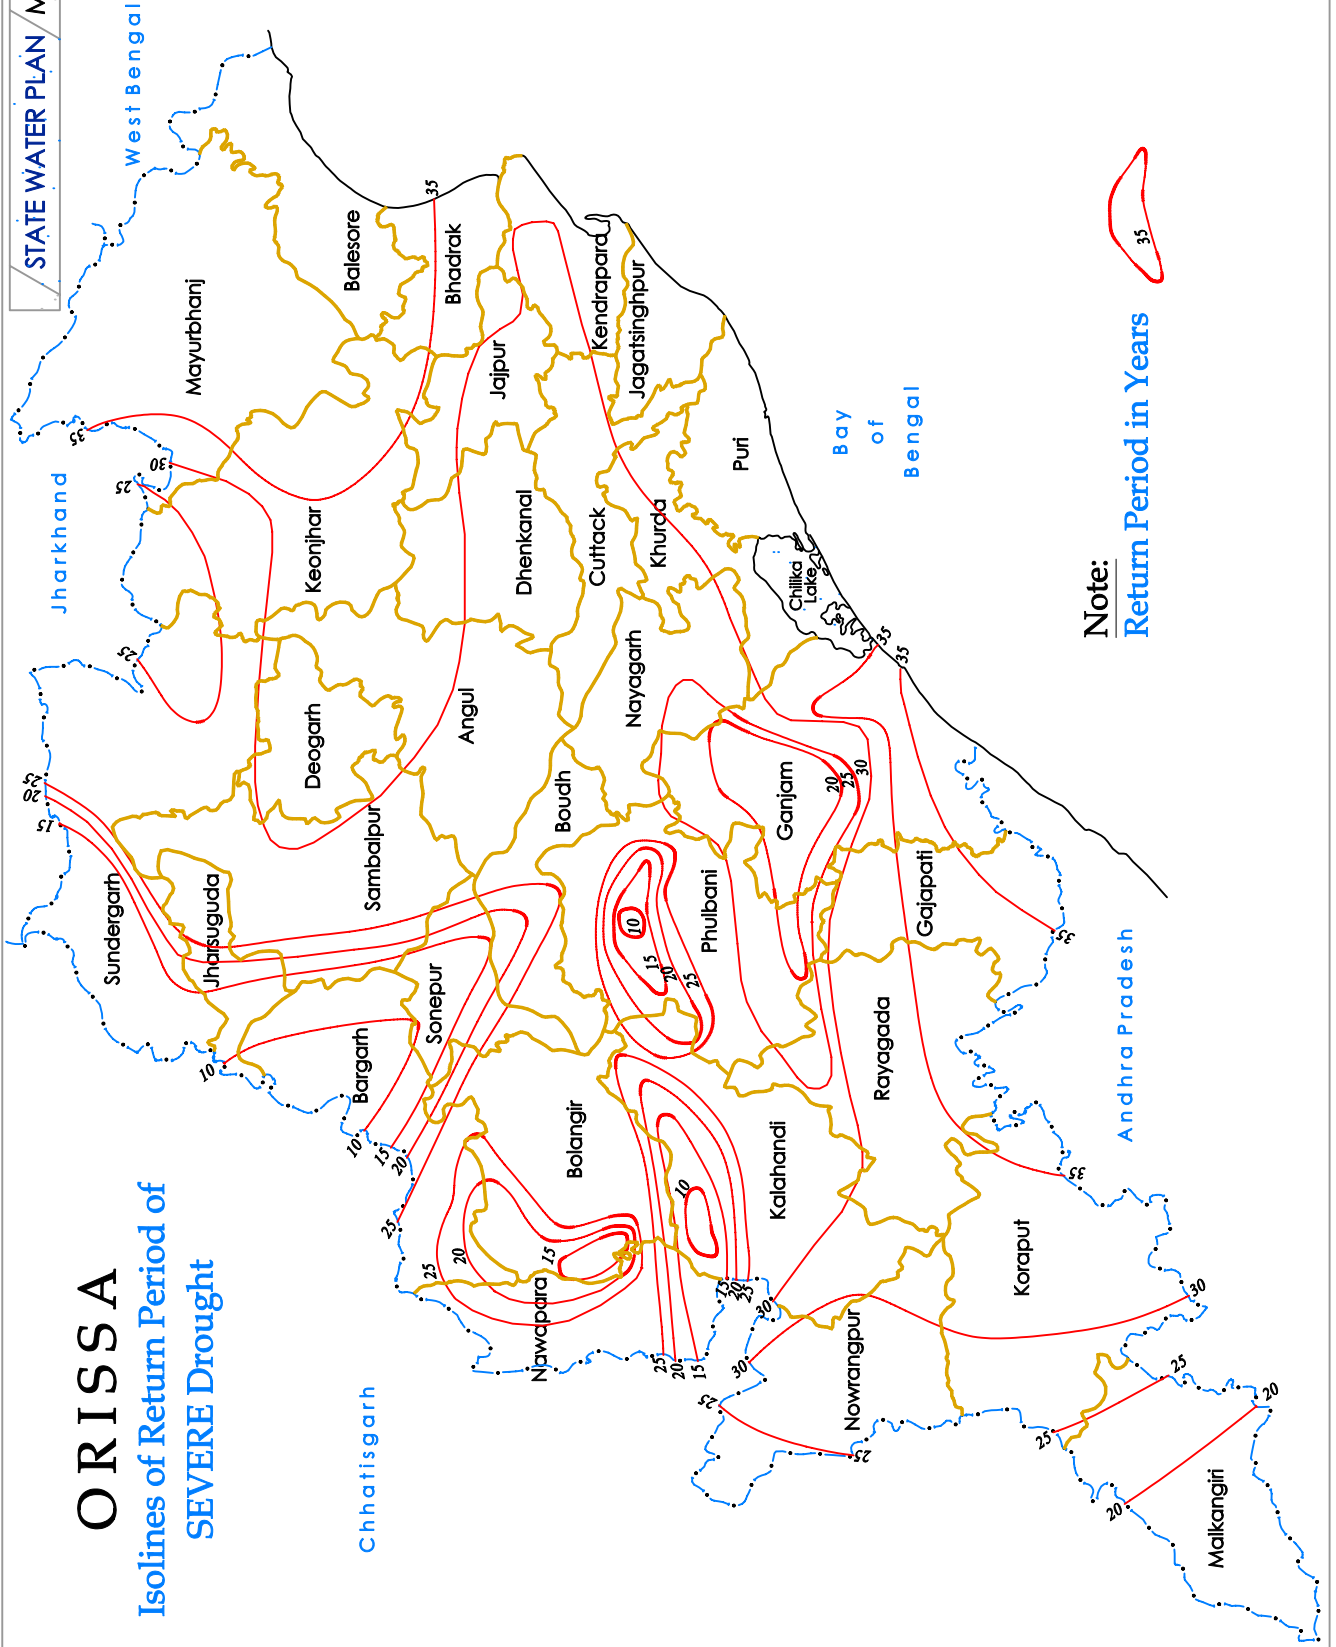

ORISSA

Isolines of Return Period of SEVERE Drought

Note:
Return Period in Years