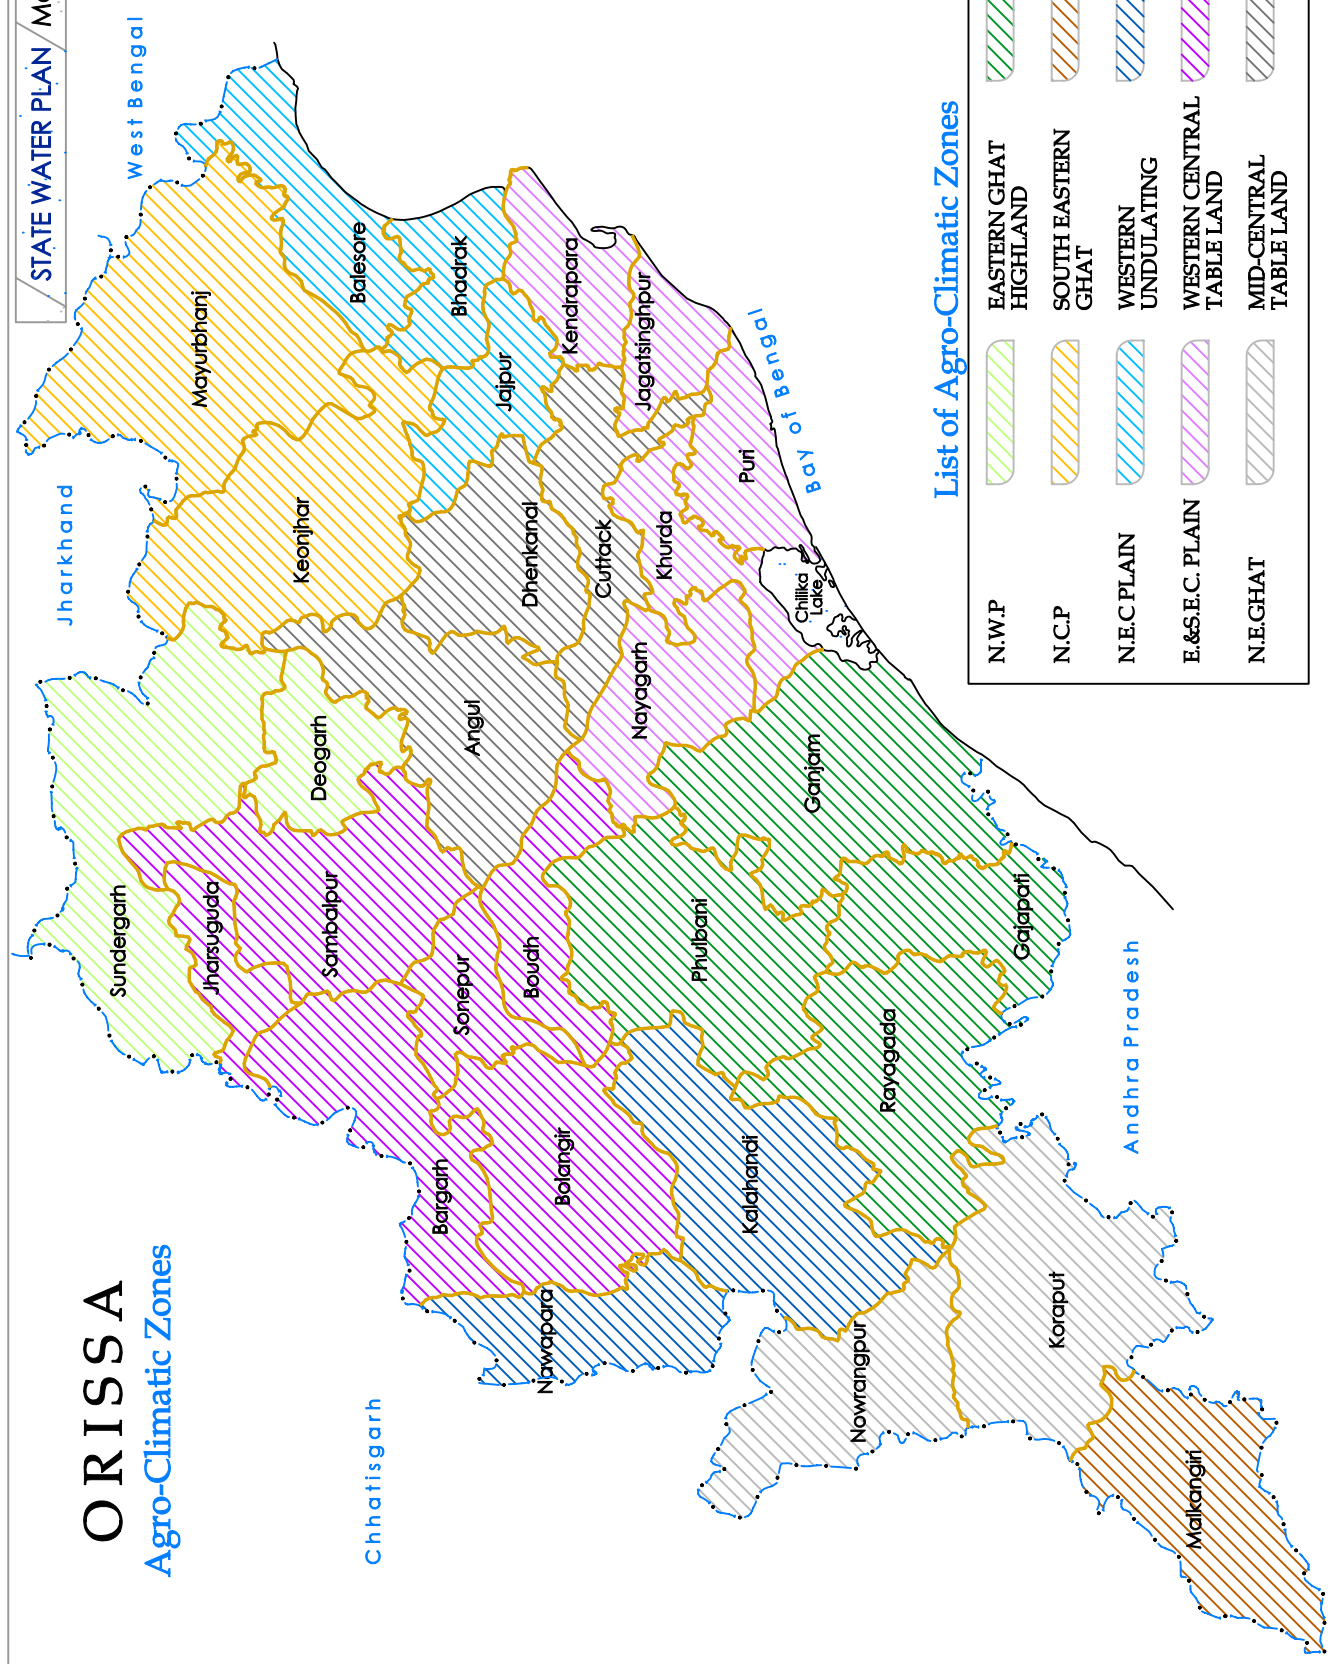

ORISSA

Agro-Climatic Zones

List of Agro-Climatic Zones

N.W.P	EASTERN GHAT HIGHLAND
N.C.P	SOUTH EASTERN GHAT
N.E.C PLAIN	WESTERN UNDULATING
E.&S.E.C. PLAIN	WESTERN CENTRAL TABLE LAND
N.E.GHAT	MID-CENTRAL TABLE LAND