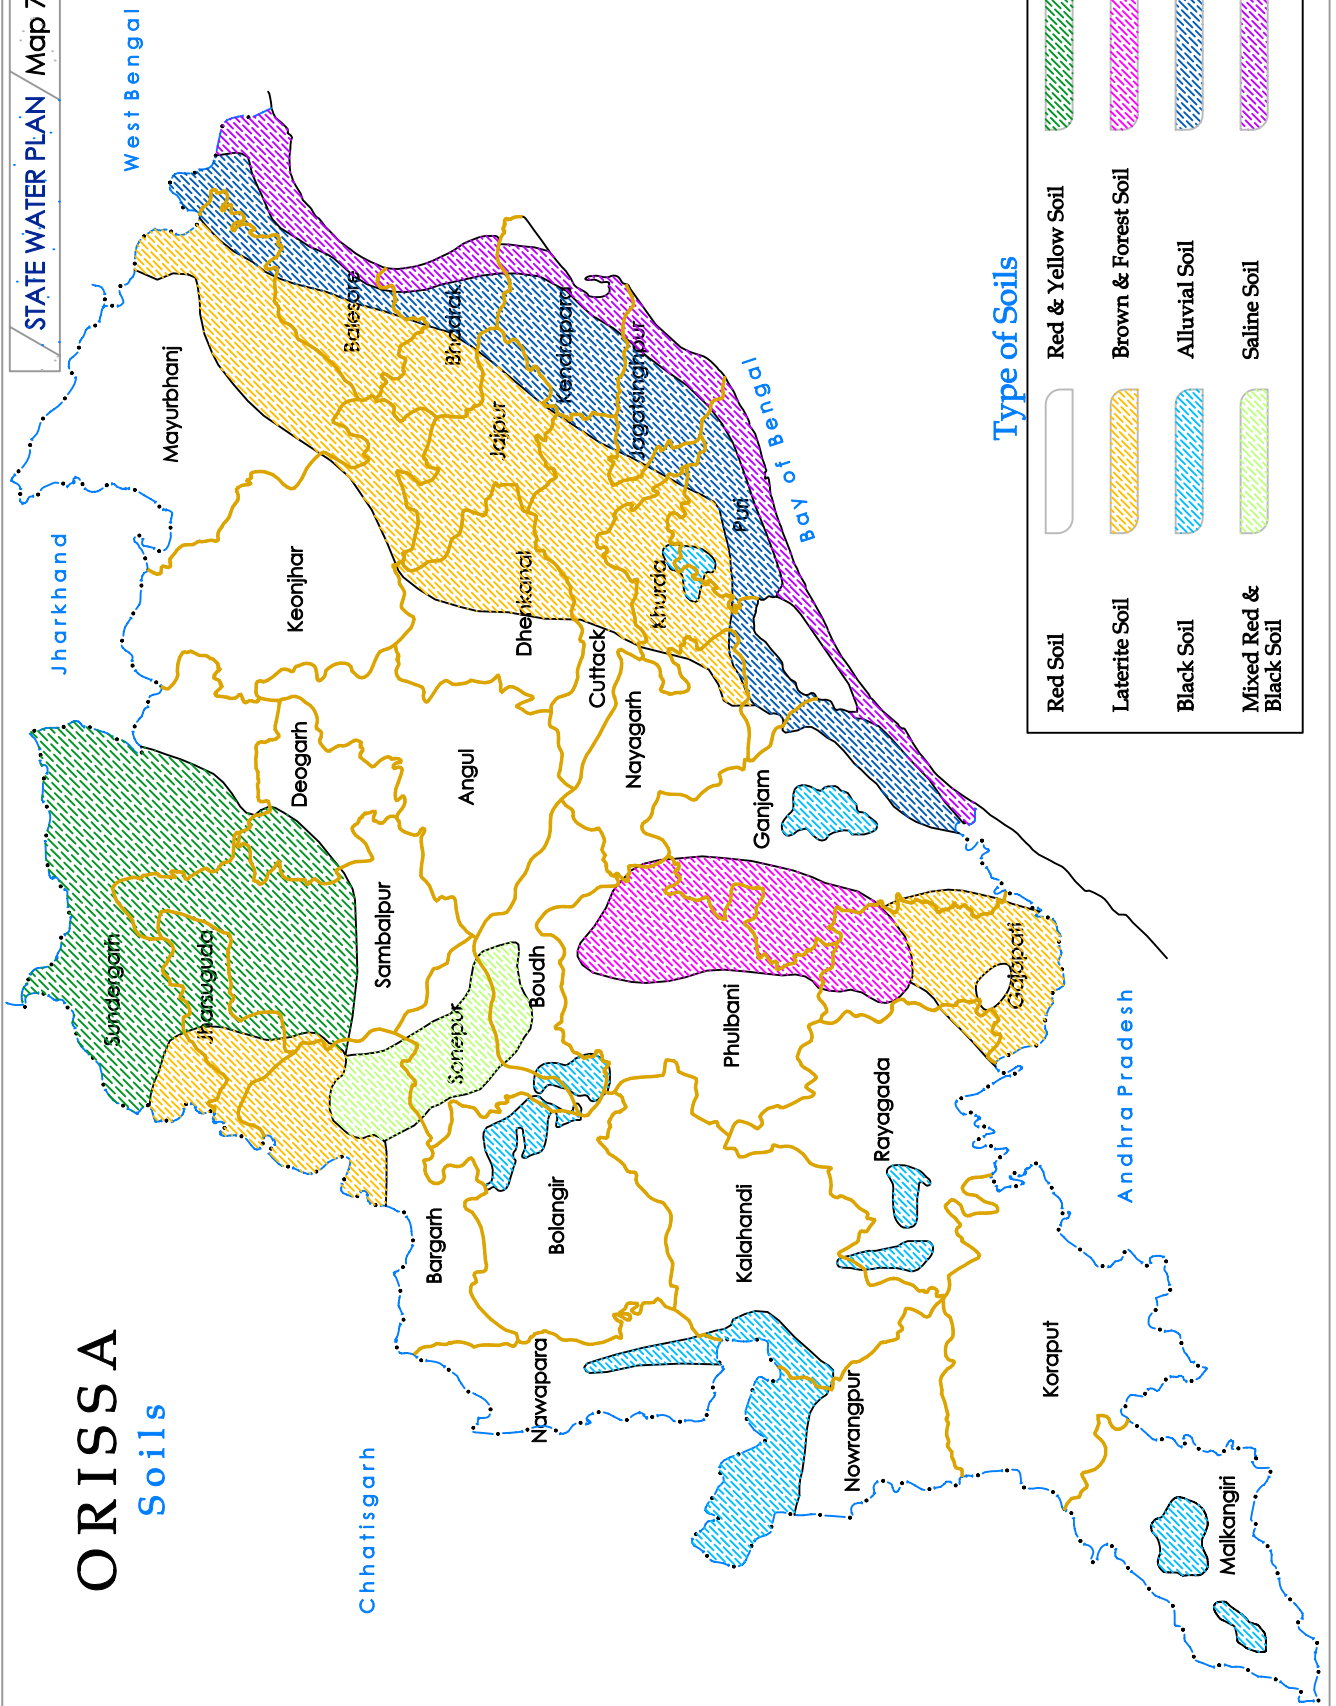

# ORISSA

## Soils

Type of Soils

	Red Soil		Red & Yellow Soil
	Laterite Soil		Brown & Forest Soil
	Black Soil		Alluvial Soil
	Mixed Red & Black Soil		Saline Soil