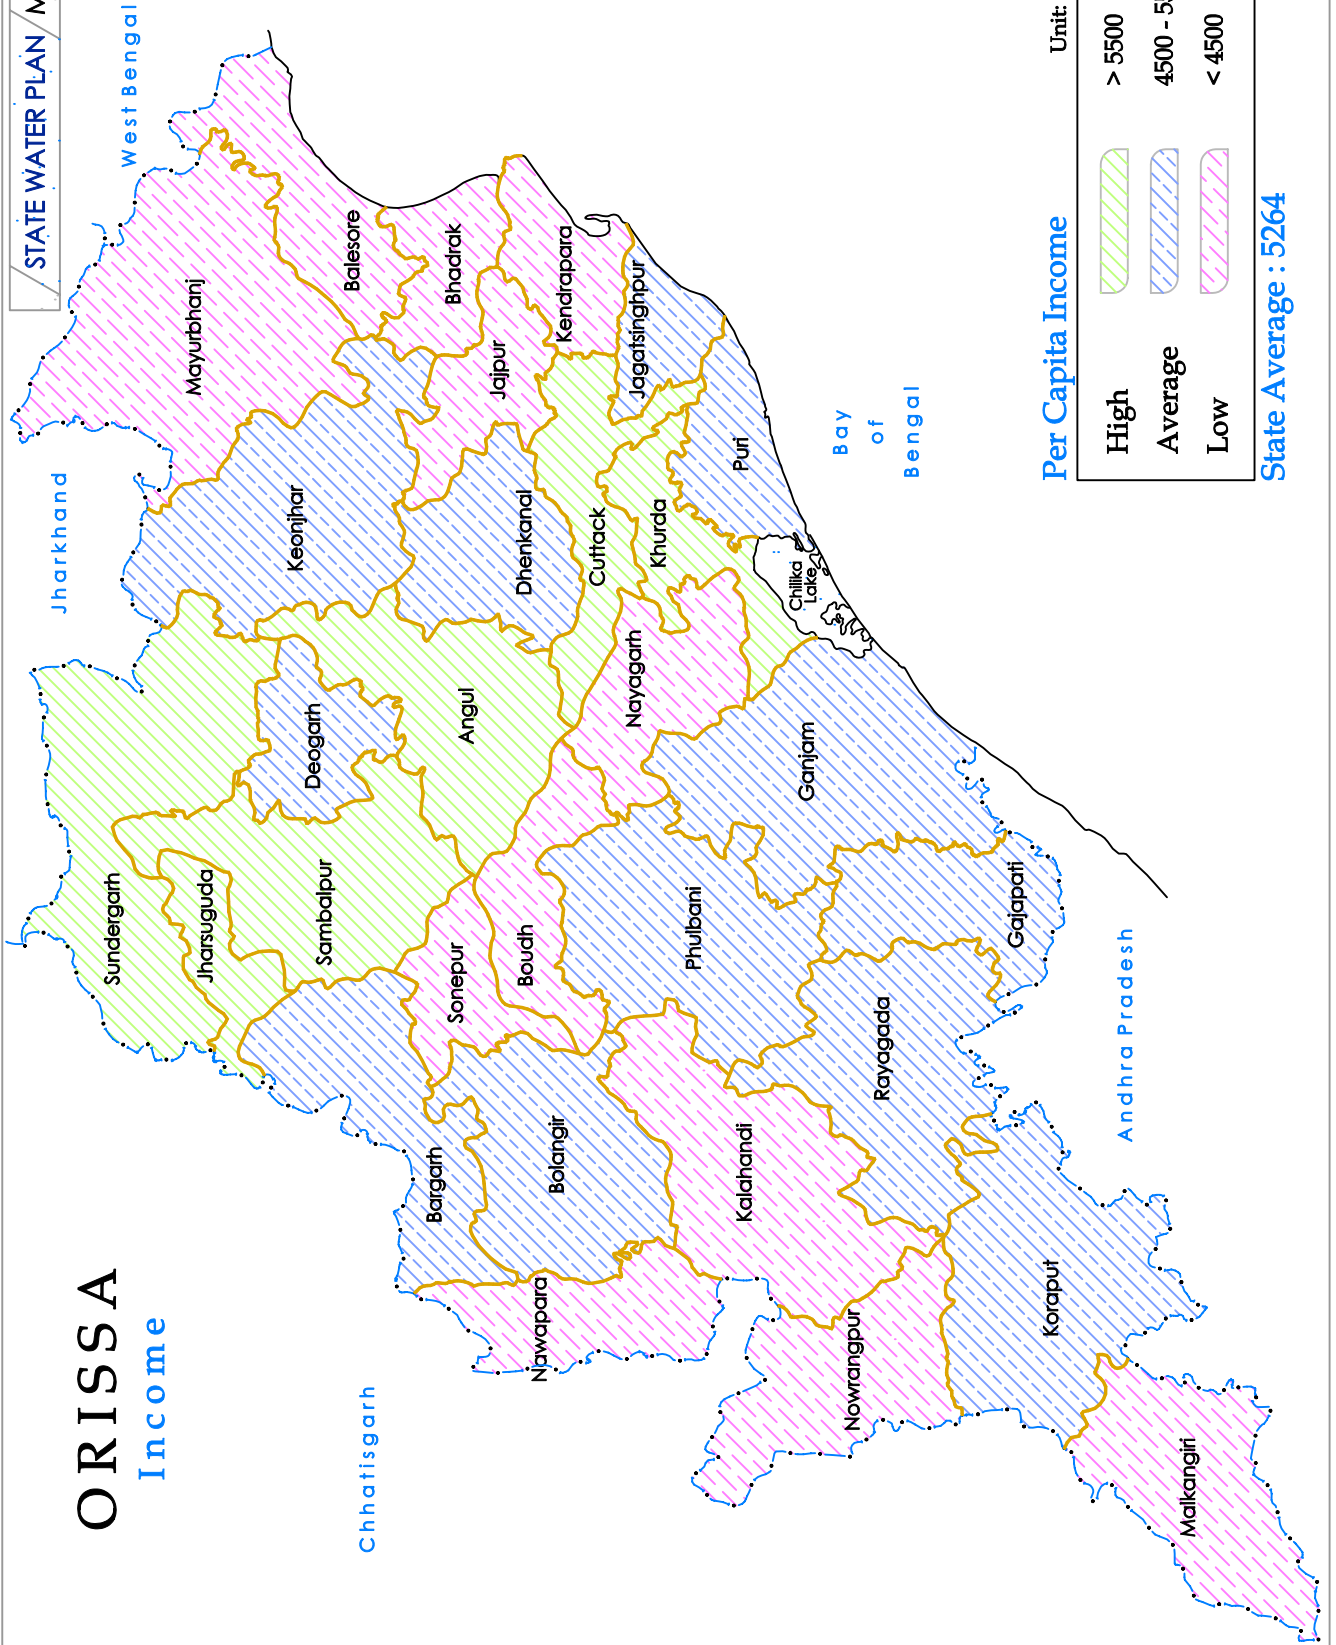

ORISSA

Income

Per Capita Income

Unit: Rs.

State Average : 5264

Jharkhand

West Bengal

Bay of Bengal

Andhra Pradesh

Chhatisgarh