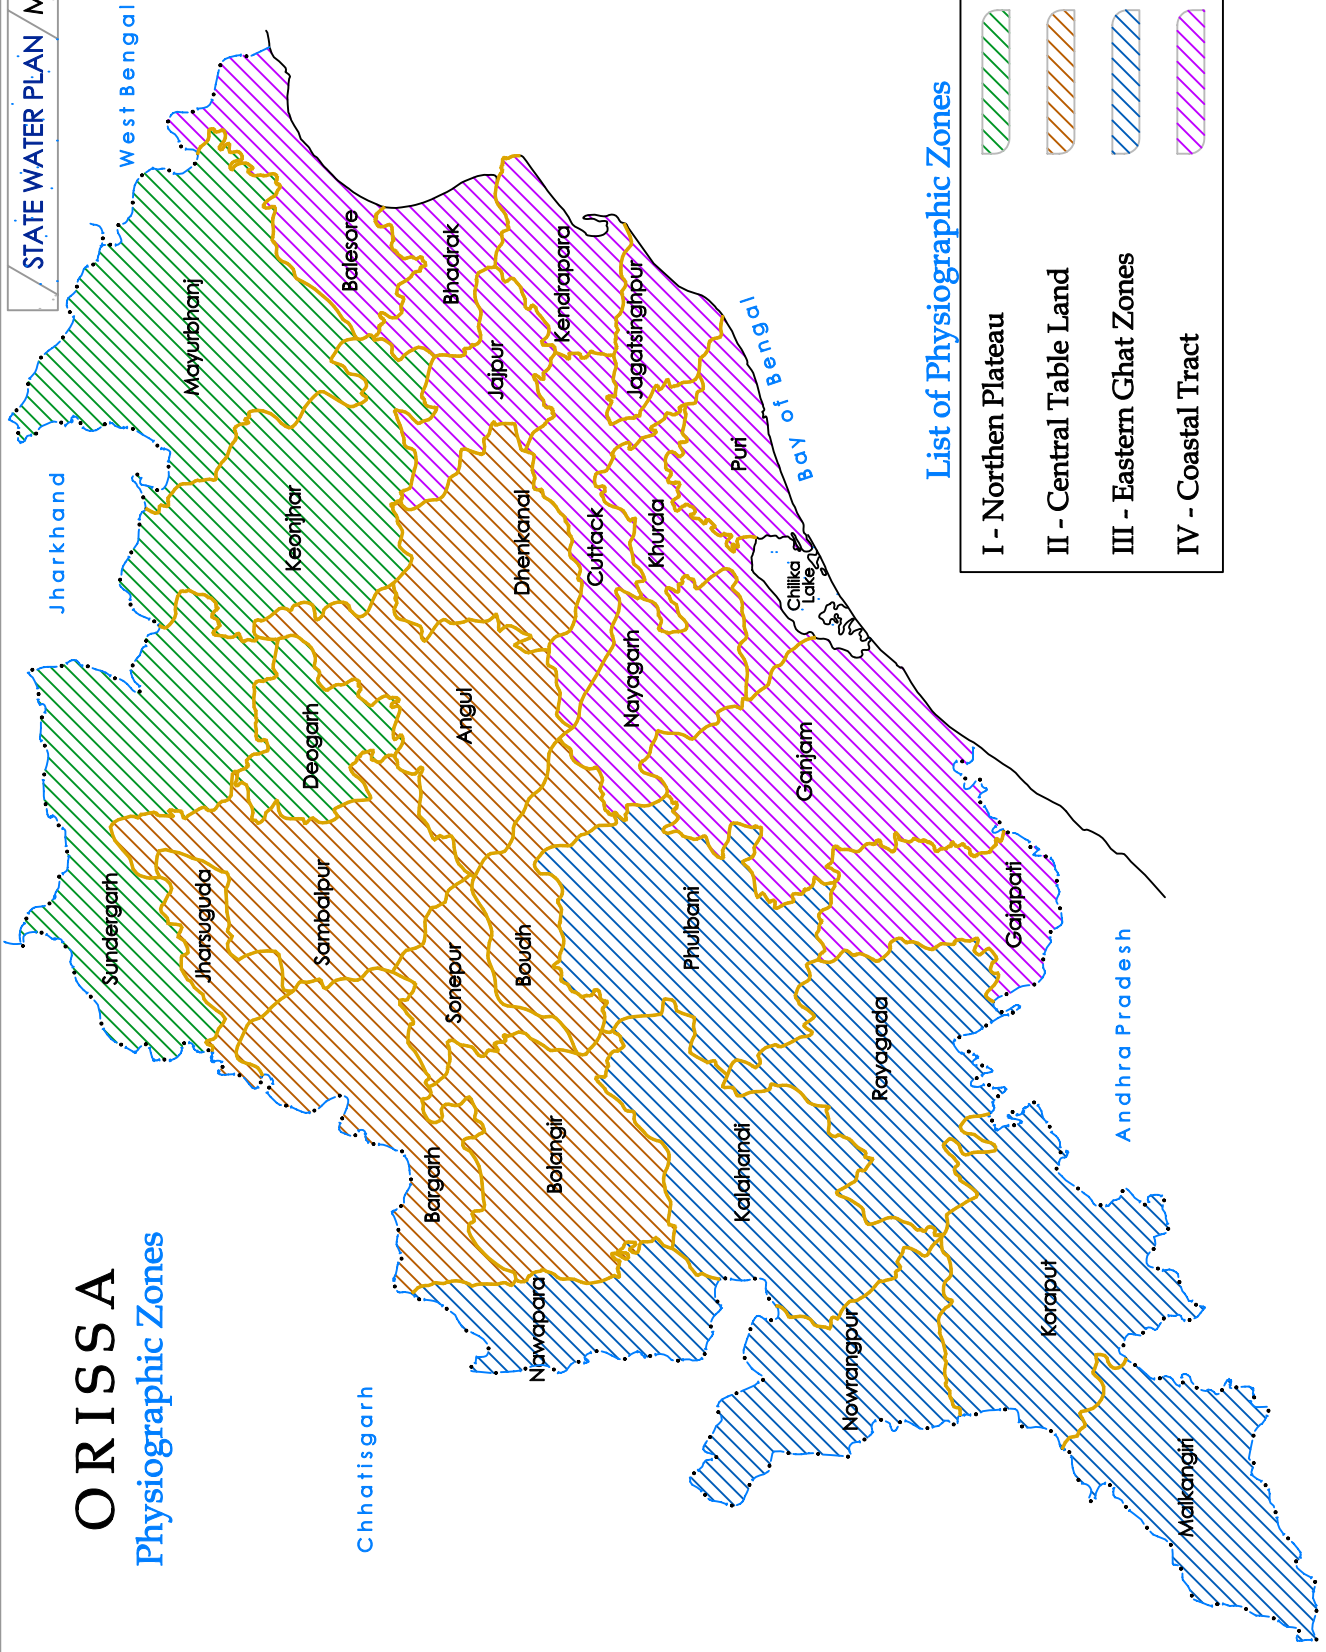

ORISSA

Physiographic Zones

List of Physiographic Zones

- I - Northern Plateau
- II - Central Table Land
- III - Eastern Ghat Zones
- IV - Coastal Tract