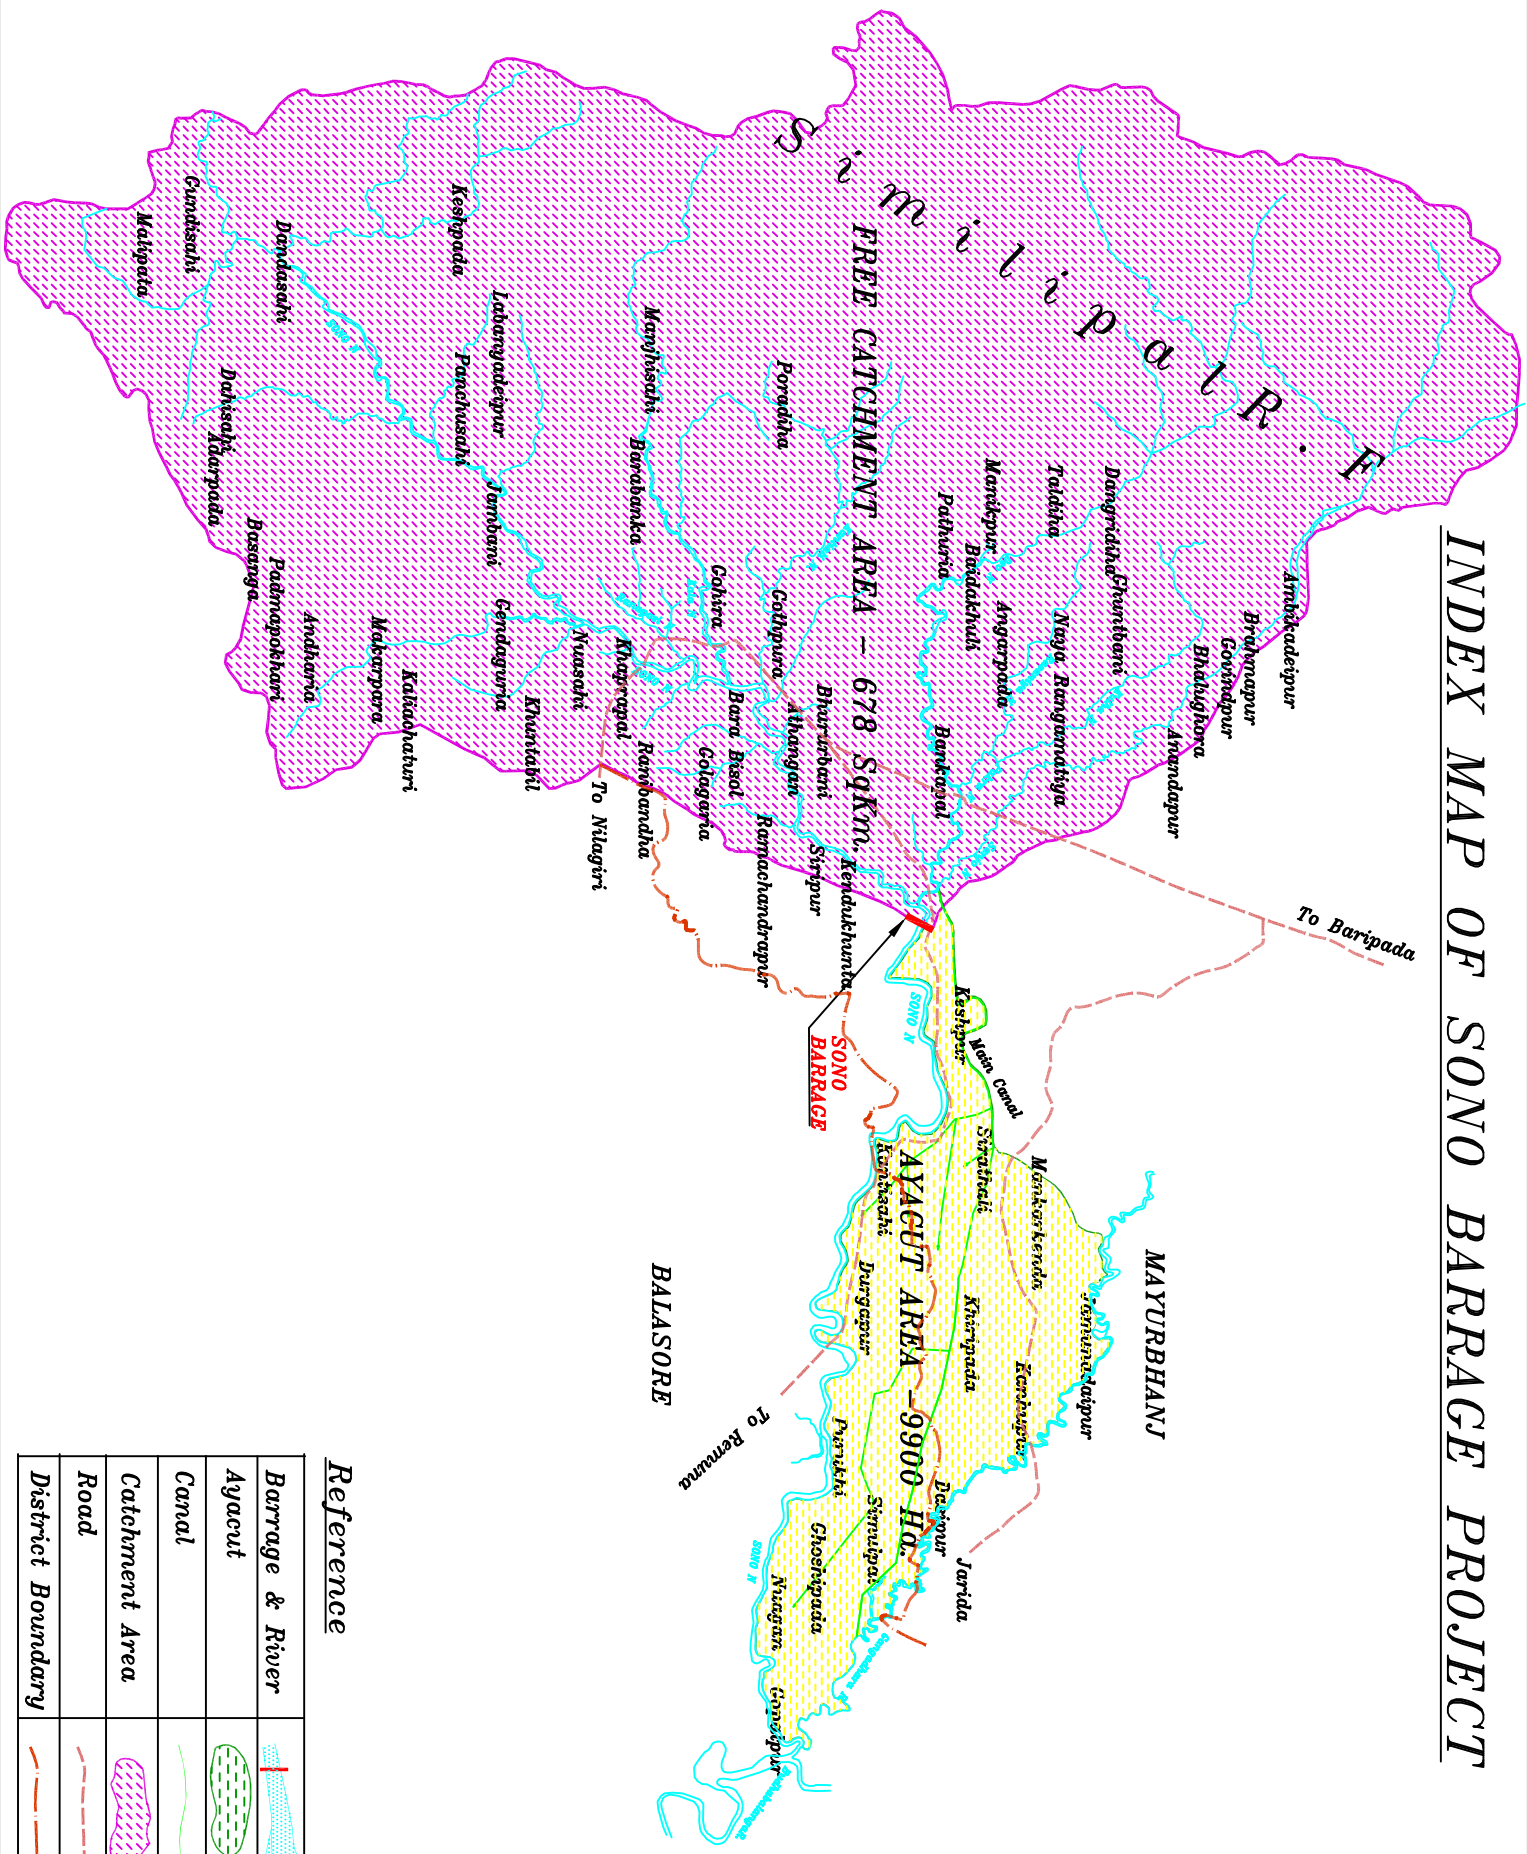

INDEX MAP OF SONO BARRAGE PROJECT

Reference

Barrage & River	
Ayacut	
Canal	
Catchment Area	
Road	
District Boundary	